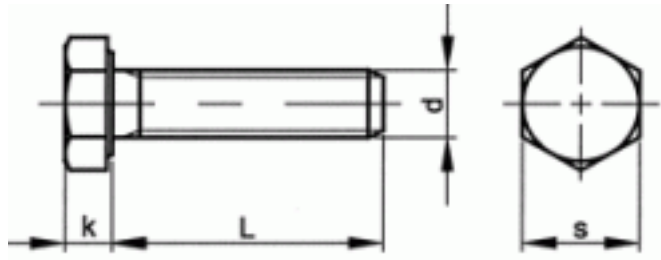

04110140035

D933 10.9 HX SCR M14X35/S=22

Brand	-
UBB Code	950351331729
UNSPSC Code	31161620
EAN Code	8715492117762
Thread	Metric thread
Class	10.9
Material	Steel
Driving features	hexagon
Head shape	hexagon head

s	22
k	8,8
P	2
W.a.f.	22
L	35
d	M14
Packaging (Piece)	100.0

Copyright Fabory Group