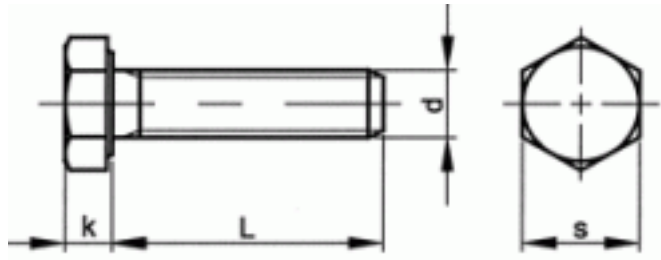

04110120020

D933 10.9 HX SCR M12X20/S=19

Brand	-
UBB Code	950351331158
UNSPSC Code	31161620
EAN Code	8715492117595
Thread	Metric thread
Class	10.9
Material	Steel
Driving features	hexagon
Head shape	hexagon head

s	19
k	7,5
P	1,75
W.a.f.	19
L	20
d	M12
Packaging (Piece)	100.0

Copyright Fabory Group