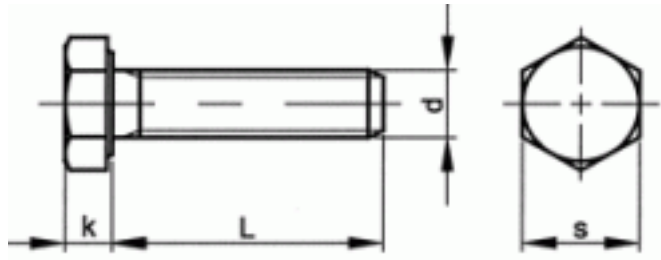

04110100040

D933 10.9 HX SCR M10X40/S=17

Brand	-
UBB Code	952351205325
UNSPSC Code	31161620
EAN Code	8715492117496
Thread	Metric thread
Class	10.9
Material	Steel
Driving features	hexagon
Head shape	hexagon head

s	17
k	6,4
P	1,5
W.a.f.	17
L	40
d	M10
Packaging (Piece)	100.0

Copyright Fabory Group