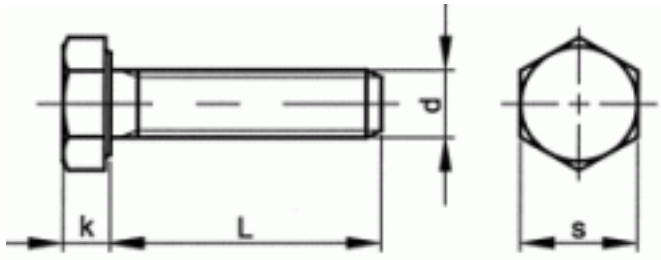

04110100020

D933 10.9 HX SCR M10X20/S=17

Brand	-
UBB Code	950351330739
UNSPSC Code	31161620
EAN Code	8715492117441
Thread	Metric thread
Class	10.9
Material	Steel
Driving features	hexagon
Head shape	hexagon head

s	17
k	6,4
P	1,5
W.a.f.	17
L	20
d	M10
Packaging (Piece)	200.0

Copyright Fabory Group