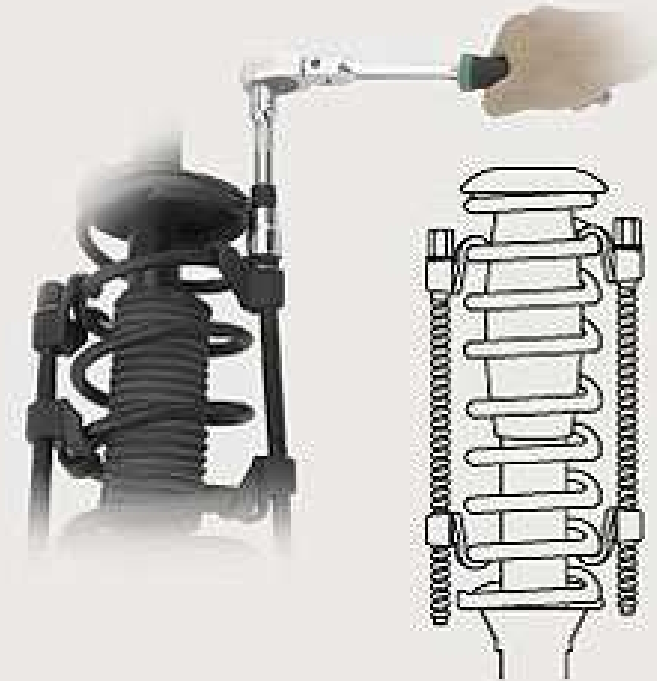

## 2PCS Coil Spring Compressor Set

Black Phosphate Finished

- Drop forged chrome molybdenum steel jaws and lead screws (370mm)
- For use with 21mm wrench or 1/2" square drive tools
- Jaw design is suitable for use in confined areas under wheel arch
- The tool is designed to wrap coil claws for safety

CR-MO

▶ 2PCS Coil Spring Compressor Set  
JEAC0137

- 2PCS Coil Spring Compressor Set

ITEM NO.	MAX. JAW OPENING	
JEAC0137	370 mm	1