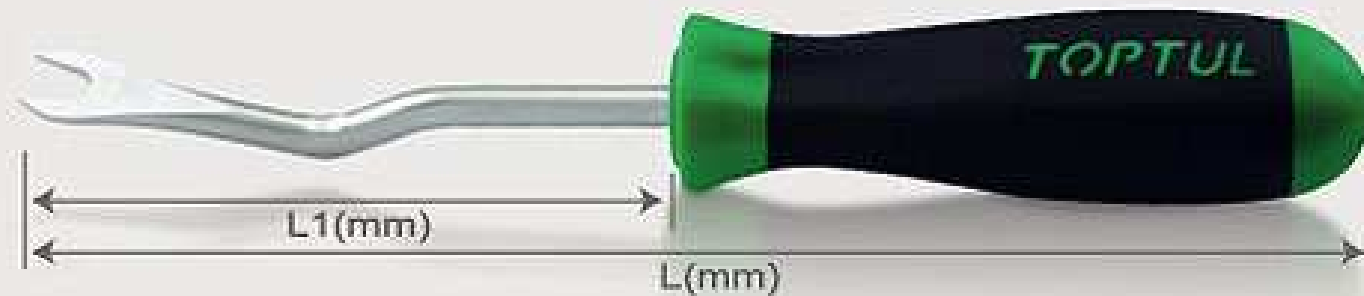

▣ Door Upholstery Remover

- For plastic upholstery fasteners
- Place tool under edge of door panel and insert into fastener as then simply pry up

▶ Door Upholstery Remover
JJAE0812

- Door Upholstery Remover

ITEM NO.	L1(mm)	L(mm)	
JJAE0812	120	245	10