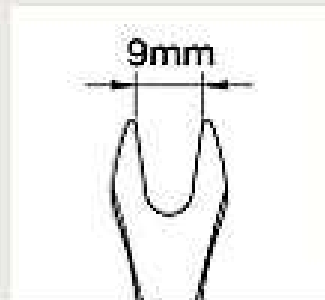

▣ Door Upholstery Remover

- For plastic upholstery fasteners
- Place tool under edge of door panel and insert into fastener as then simply pry up

▶ Door Upholstery Remover
JJAE0812

- Door Upholstery Remover

ITEM NO.	L1(mm)	L(mm)	
JJAE0812	120	245	10