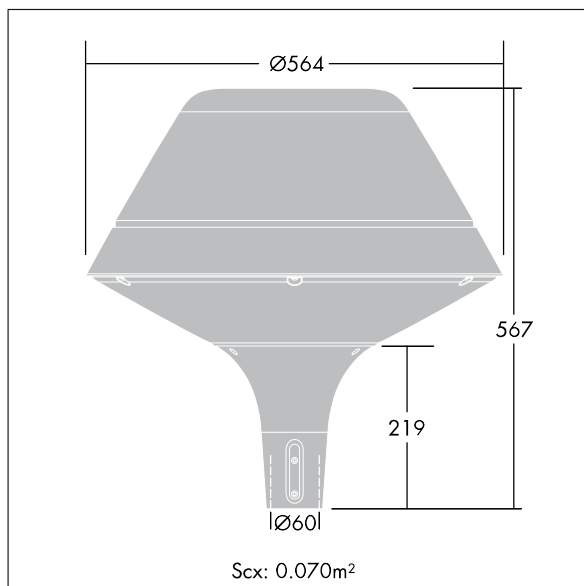

## Plurio LED

Decorative, post-top lantern with LED package with electronic driver. Class I electrical, IP66, IK08. Base in cast aluminium, powder coated silver-grey. Canopy in original shape, made from aluminium textured silver-grey (close to RAL9006). UV stabilised polycarbonate clear diffuser with anti-glare prisms. Internal symmetric reflector. Equipped with 50% power reduction circuit, effective 3 hours before and 5 hours after a calculated midnight. It can be deactivated at installation with an easily accessible internal switch. Supplied complete in one box. Complete with 3000K LED

To be post top mounted on a spigot of Ø60mm, length 75mm.

Dimensions: Ø564 x 567 mm  
Total power: 60 W  
Weight: 7.8 kg  
Scx: 0.074m<sup>2</sup>  
Luminaire efficacy: 78 lm/W

TLG\_PLRO\_F\_LEDSYM.jpg

TLG\_PLRO\_M\_LMPShd60.wmf

TLLA\_PLU18L105RS3KG33\_DC.ltd

Lamp position: STD - standard  
Light Source: LED  
Luminaire luminous flux\*: 4700 lm  
Luminaire efficacy\*: 78 lm/W  
Lamp efficacy: 78 lm/W  
Colour Rendering Index min.: 70