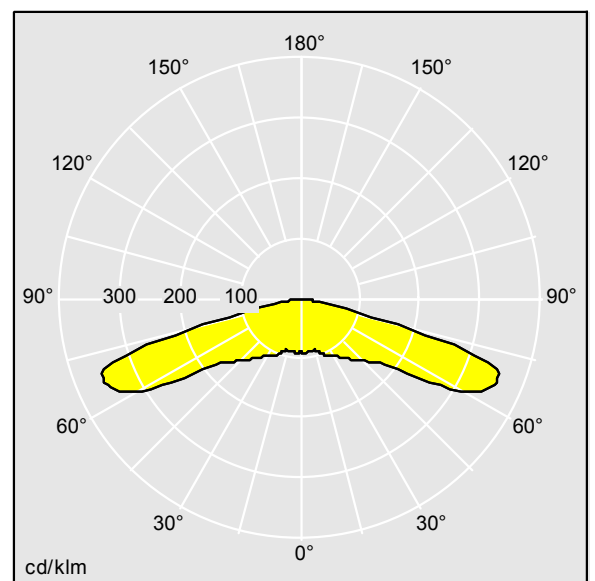

To be post top mounted on a spigot of Ø60mm, length 75mm.

Dimensions: Ø564 x 567 mm  
Total power: 60 W  
Weight: 7.8 kg  
Scx: 0.074m<sup>2</sup>  
Luminaire efficacy: 78 lm/W

TLG\_PLRO\_F\_LEDSYM.jpg

TLG\_PLRO\_M\_LMPShd60.wmf

TLLA\_PLU18L105RS3KG33\_DC.ltd

Lamp position: STD - standard  
Light Source: LED  
Luminaire luminous flux\*: 4700 lm  
Luminaire efficacy\*: 78 lm/W  
Lamp efficacy: 78 lm/W  
Colour Rendering Index min.: 70